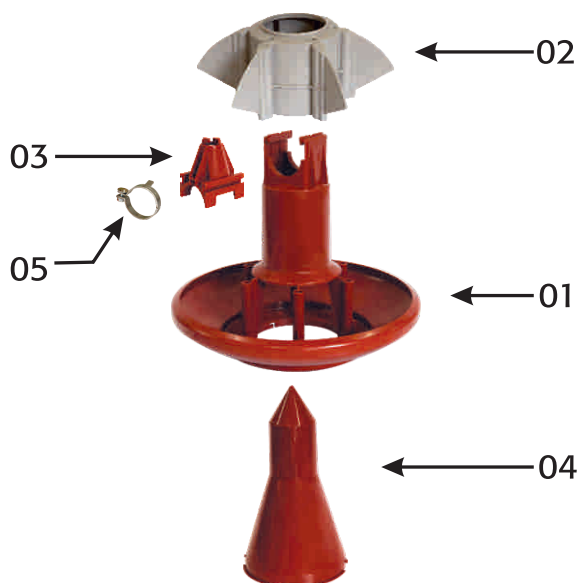

Feeding System for Males in Breeder Houses

PLASSON'S *Male Feeder Pan*

Plasson's male feeder pan was developed for males in breeder houses with separate feeding for males and females.

Advantage of Plasson male feeder pan:

- Small feed capacity;
- No restriction access;
- 7 - 9 males per pan;
- No swinging pan;
- Uniform feed distribution;
- Plasson renown plastic quality

2310570 – Feeder Pan For Males Com.

Item	Cat. Number	Description	Qty
01	2310122	Feeder pan body w/ level "0" maroon	01
02	2310092	Feeder pan regulator 0-5 gray	01
03	2310121	Feeder pan upper locking maroon	01
04	2310125	High cone for males pan maroon	01
05	2310895	Feeder pan anti rotation bracket set	01